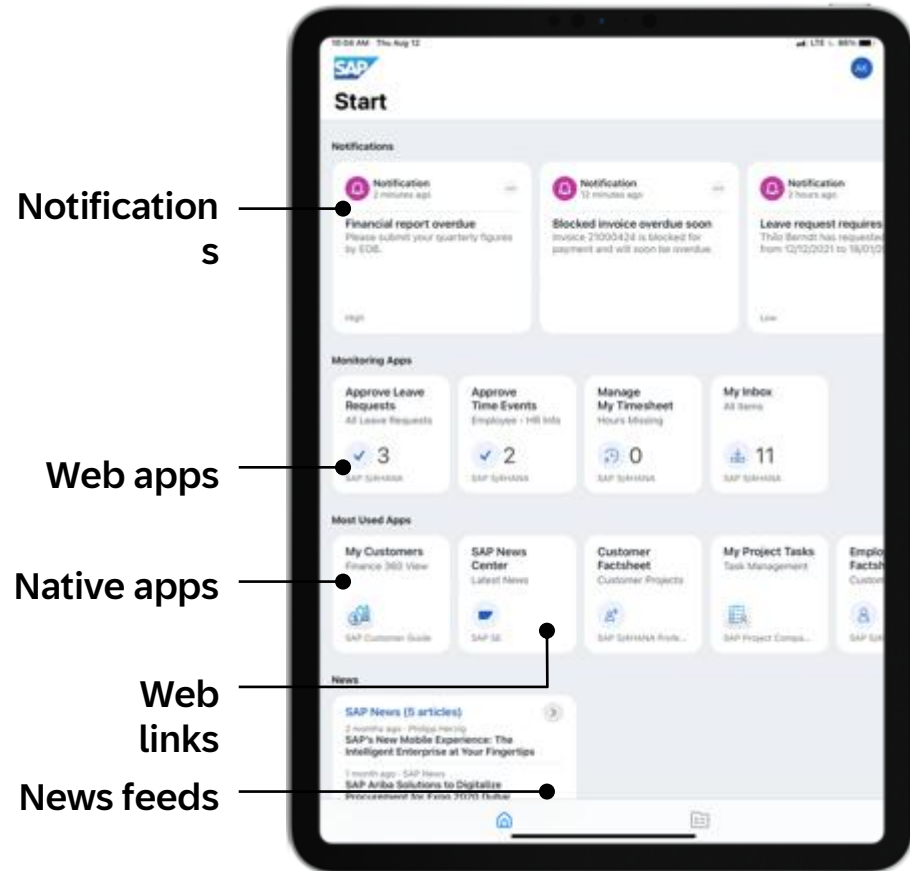

Anytime, Anywhere, Any Device

Native Entry Point

- Instant mobile access to the Intelligent Enterprise Suite
- Native launchpad to access native and web apps mobile on iOS devices

Deep UX Integration

- Spotlight search for app content
- Widgets to monitor important content
- Native notification to react instantly

Tailored Content

- Maximized focus on role-specific topics through persona-centric content
- Personalized mobile User Experience

Improve End User Productivity

Connect Anywhere

Set Up Easily

Realizing our vision by bringing together Apps, Data and AI