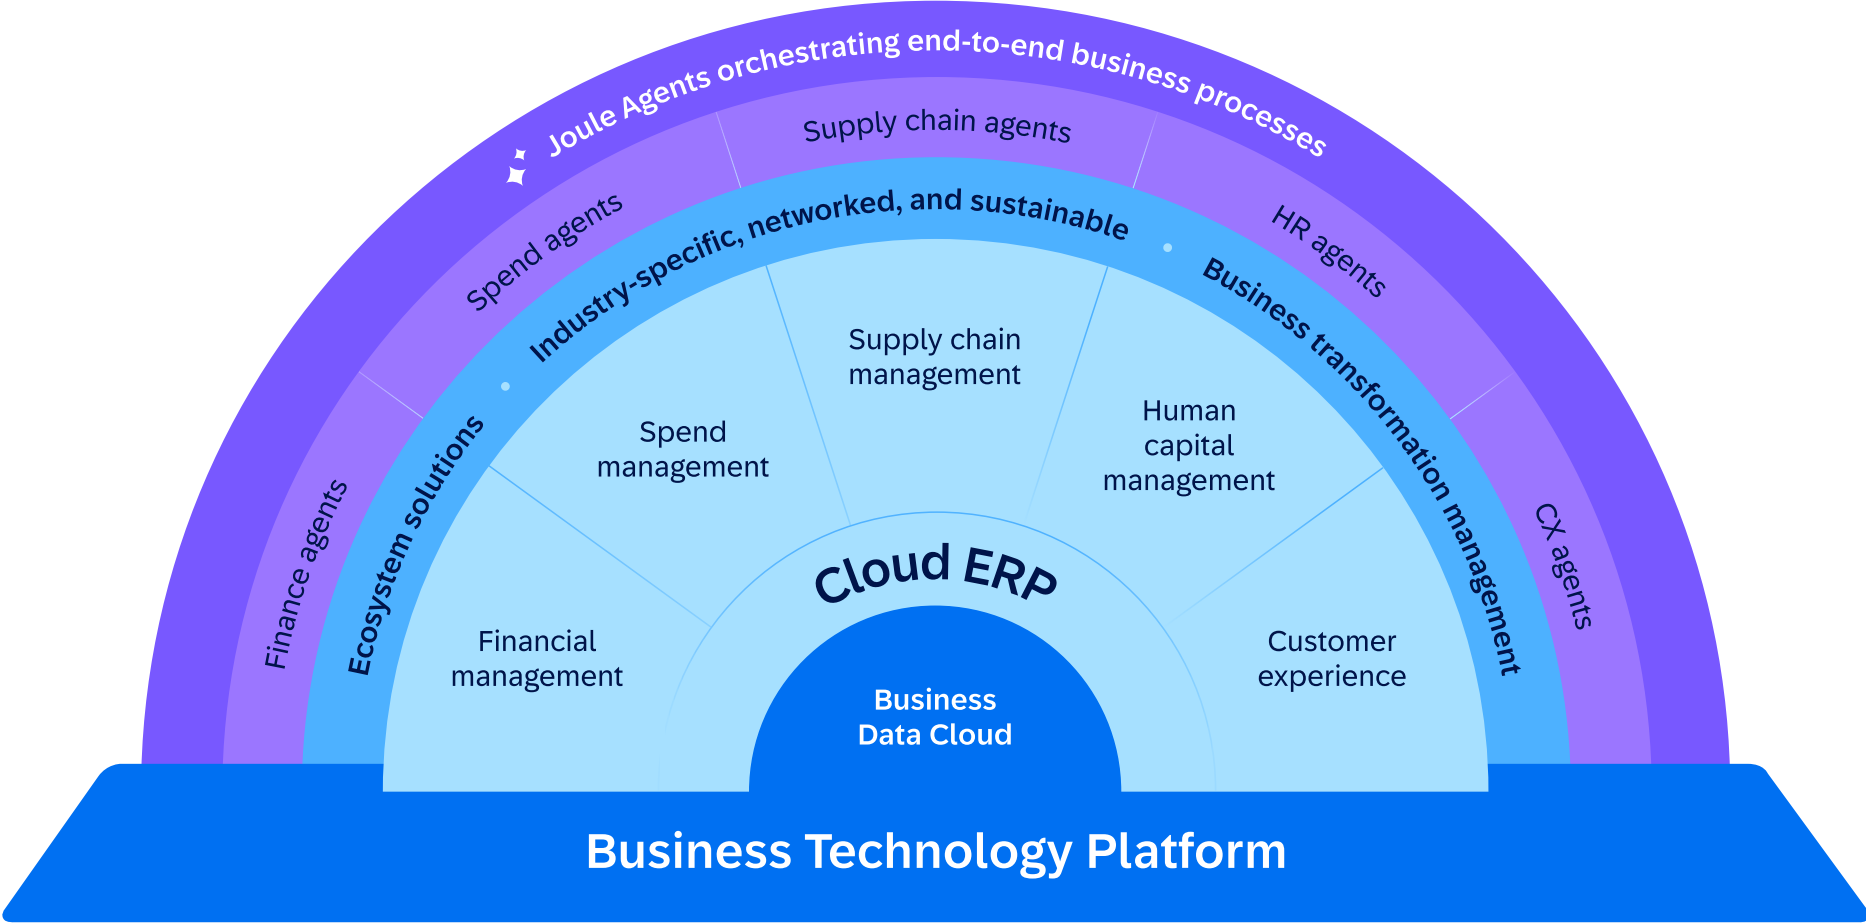

Anytime, Anywhere, Any Device

Native Entry Point

- Instant mobile access to the Intelligent Enterprise Suite
- Native launchpad to access native and web apps mobile on iOS devices

Deep UX Integration

- Spotlight search for app content
- Widgets to monitor important content
- Native notification to react instantly

Tailored Content

- Maximized focus on role-specific topics through persona-centric content
- Personalized mobile User Experience

Improve End User Productivity

Connect Anywhere

Set Up Easily

Realizing our vision by bringing together Apps, Data and AI

Differentiate your business with access to continuous innovations

SAP Business Suite

The future of enterprise management

Our AI-First, Suite-First Strategy

SAP delivers market making innovation with SAP Business Suite