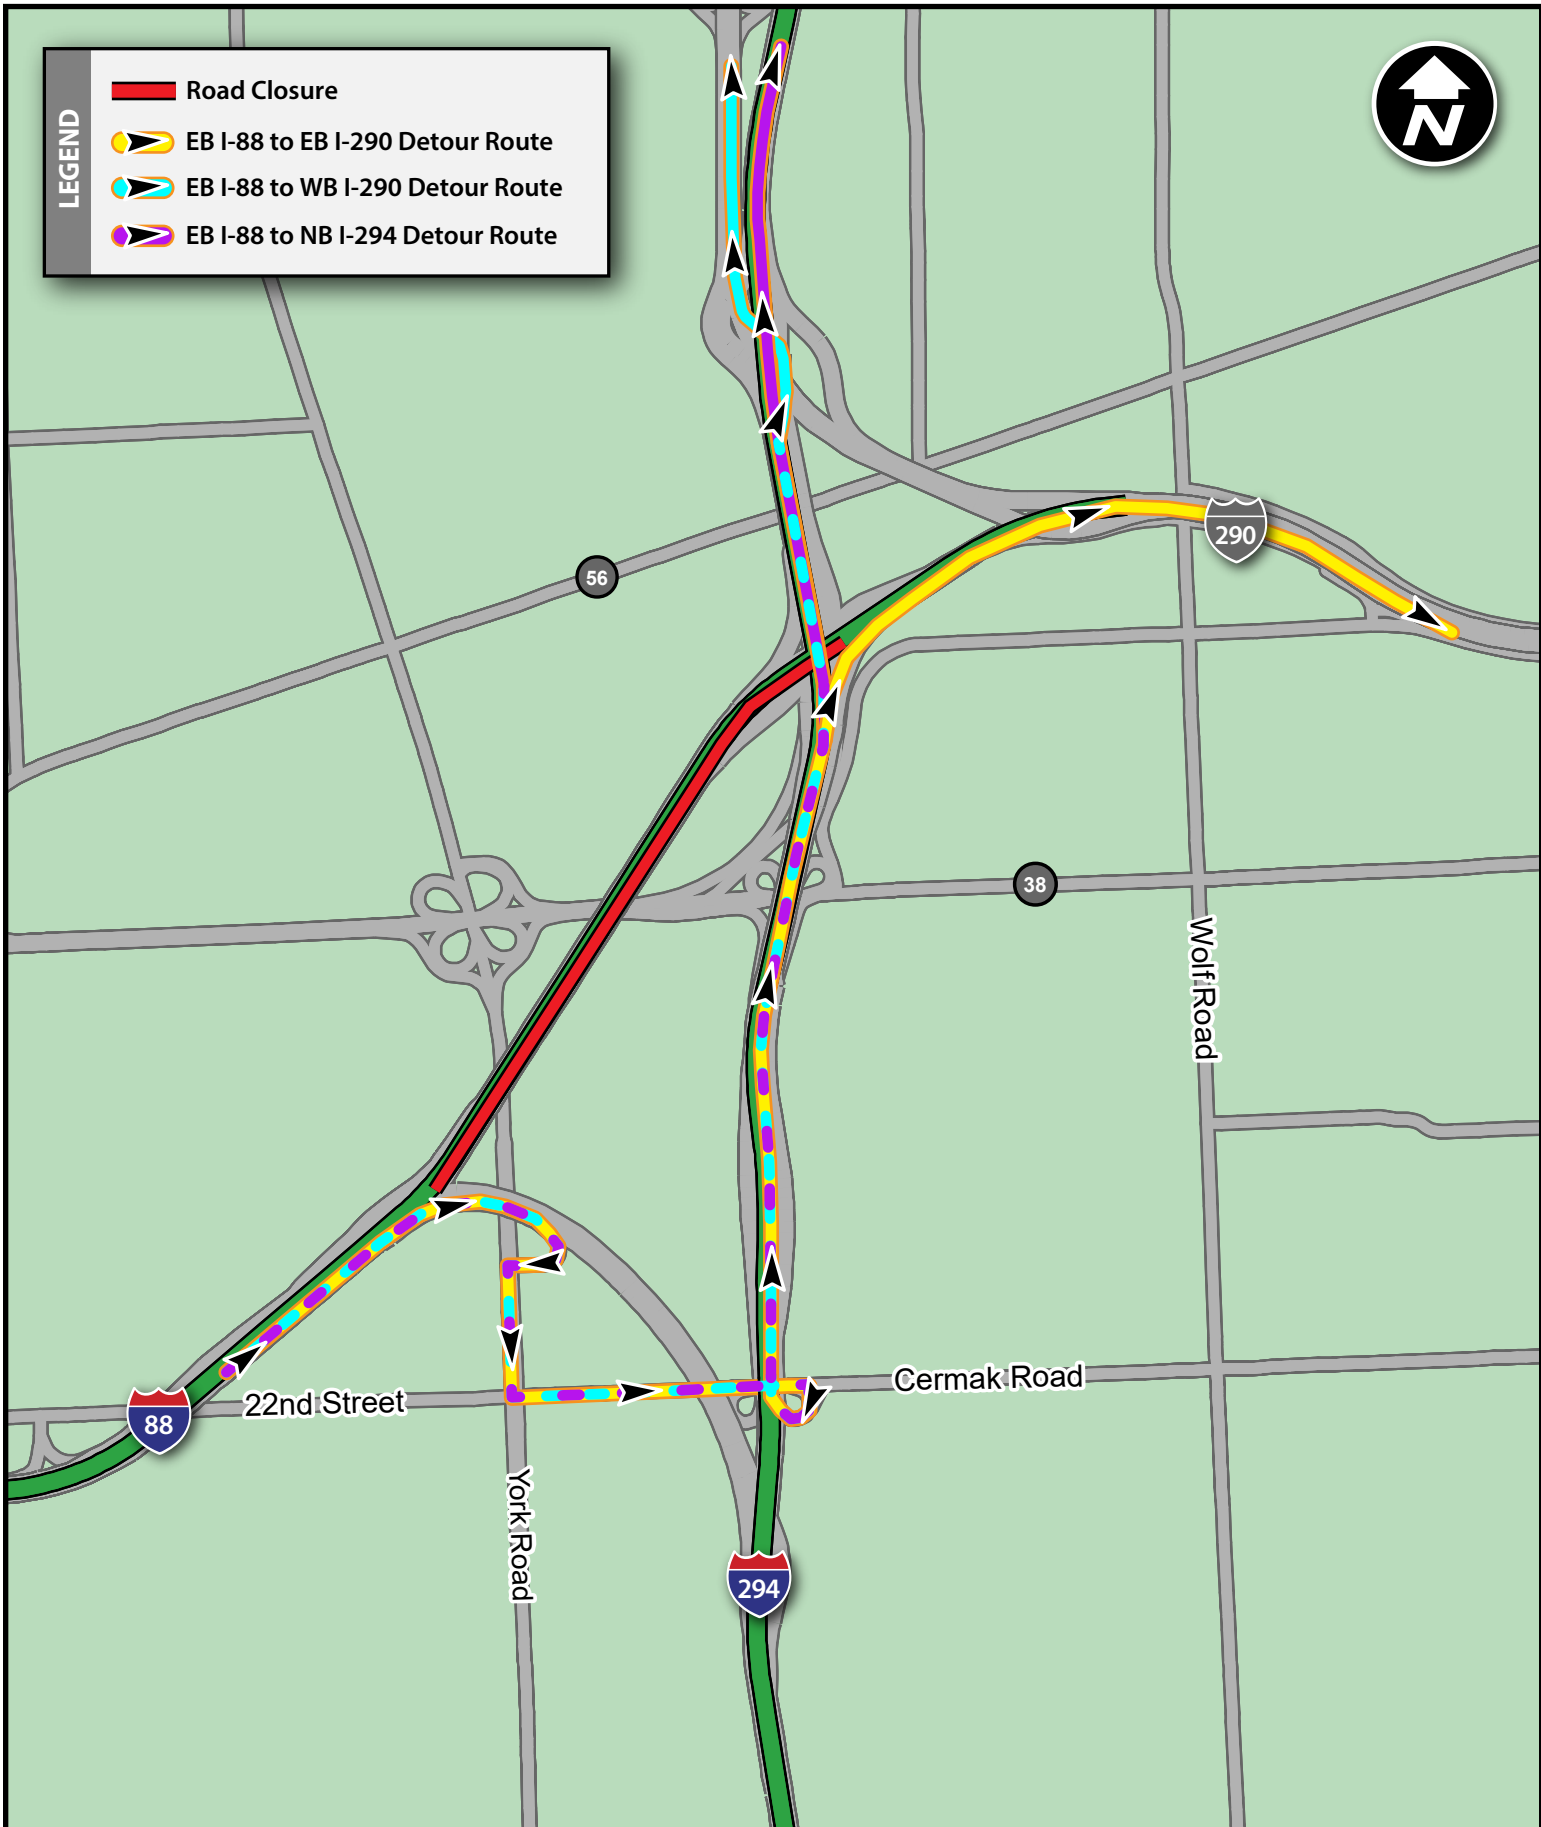

**LEGEND**

-  Road Closure
-  EB I-88 to EB I-290 Detour Route
-  EB I-88 to WB I-290 Detour Route
-  EB I-88 to NB I-294 Detour Route

**TRI-STATE TOLLWAY**  
**EB I-88 to I-290 and NB I-294 Detours**

Updated: 03/10/26