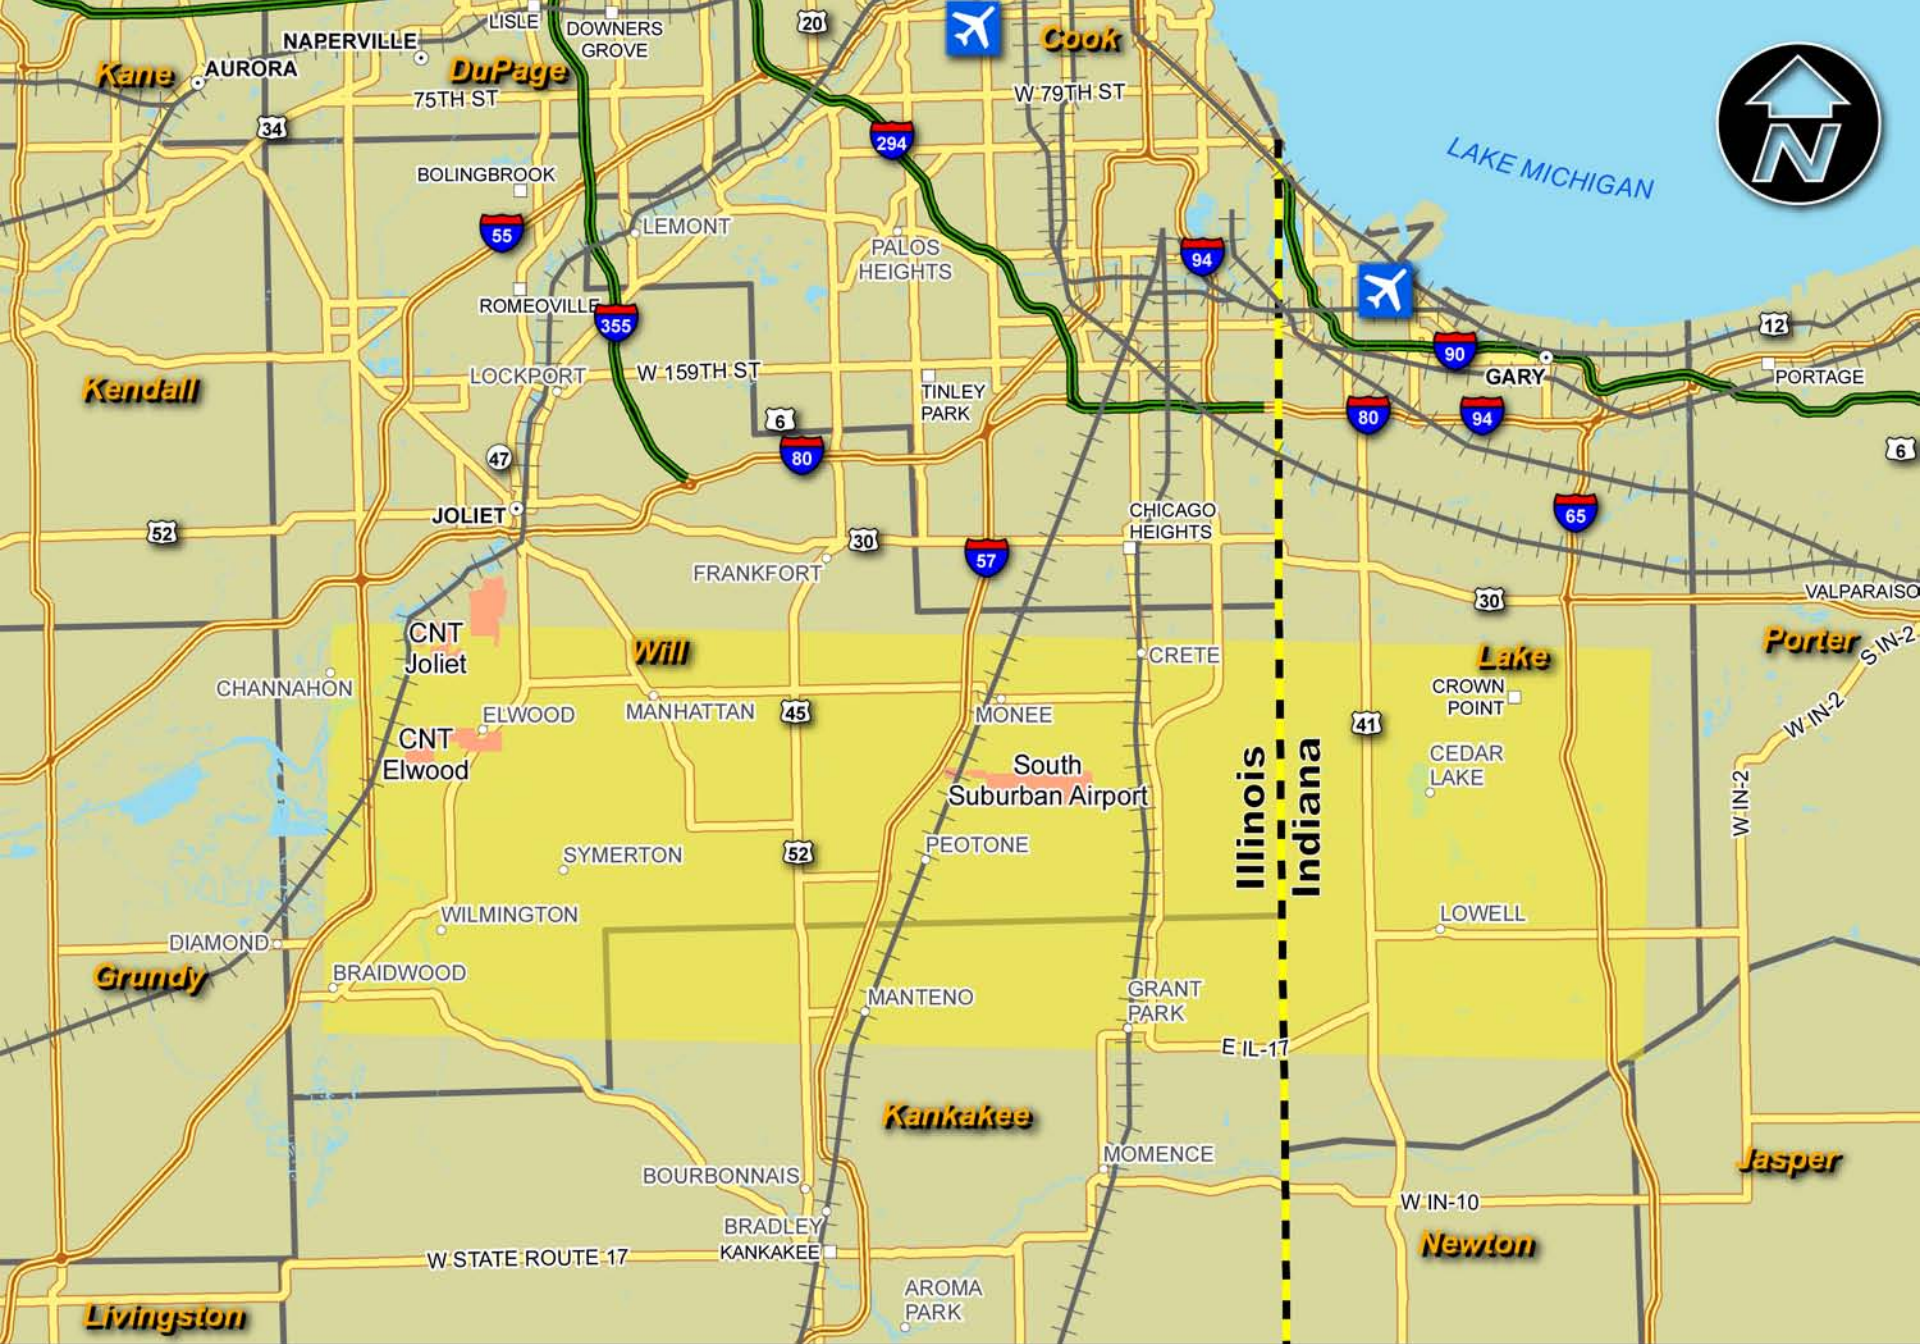

- Construction starts on Center Point Intermodal Joliet and Elwood

2004

- Work begins on I-355 South Extension

2006

- Bi-State Agreements provide for further Illiana development

2007

- Indiana GA legislation to initiate Feasibility Study – I-65 to I-57 Only

Transcontinental Rail and Intermodal

Commercial Vehicle Demand

Study Area for Illiana

LAKE MICHIGAN

Elwood Intermodal and Distribution Facilities

Midwin National Tallgrass Prairie

Lincoln National Cemetery

Study Area Land Use

Joliet Union Pacific Intermodal Facility

South Suburban Airport Study Area

Corridor Concept

Resolutions of Support

12

- Aroma Park
- Beecher
- Bolingbrook
- Bourbonnais
- Bradley
- Channahon
- Chebanse
- Crest Hill
- Crete
- Diamond
- Economic Alliance
- Frankfort
- Grant Park
- Hopkins Park
- Joliet
- Kankakee
- Kankakee County
- Kankakee Co. Regional Chamber
- Lockport
- Manhattan
- Manteno
- Momence
- Monee
- Romeoville
- St. Anne
- Will County
- Wilmington
- Will County Government League

Summary

14

Projects Reviewed to Date

- I-294/I-57 Interchange
- I-90 Corridor
- Elgin-O'Hare/West Bypass
- Tollway Systemwide Needs/Facilities
- Interchanges
- IL-53 Extension
- Congestion Pricing/Managed Lanes
- Prairie Parkway
- Illiana Corridor