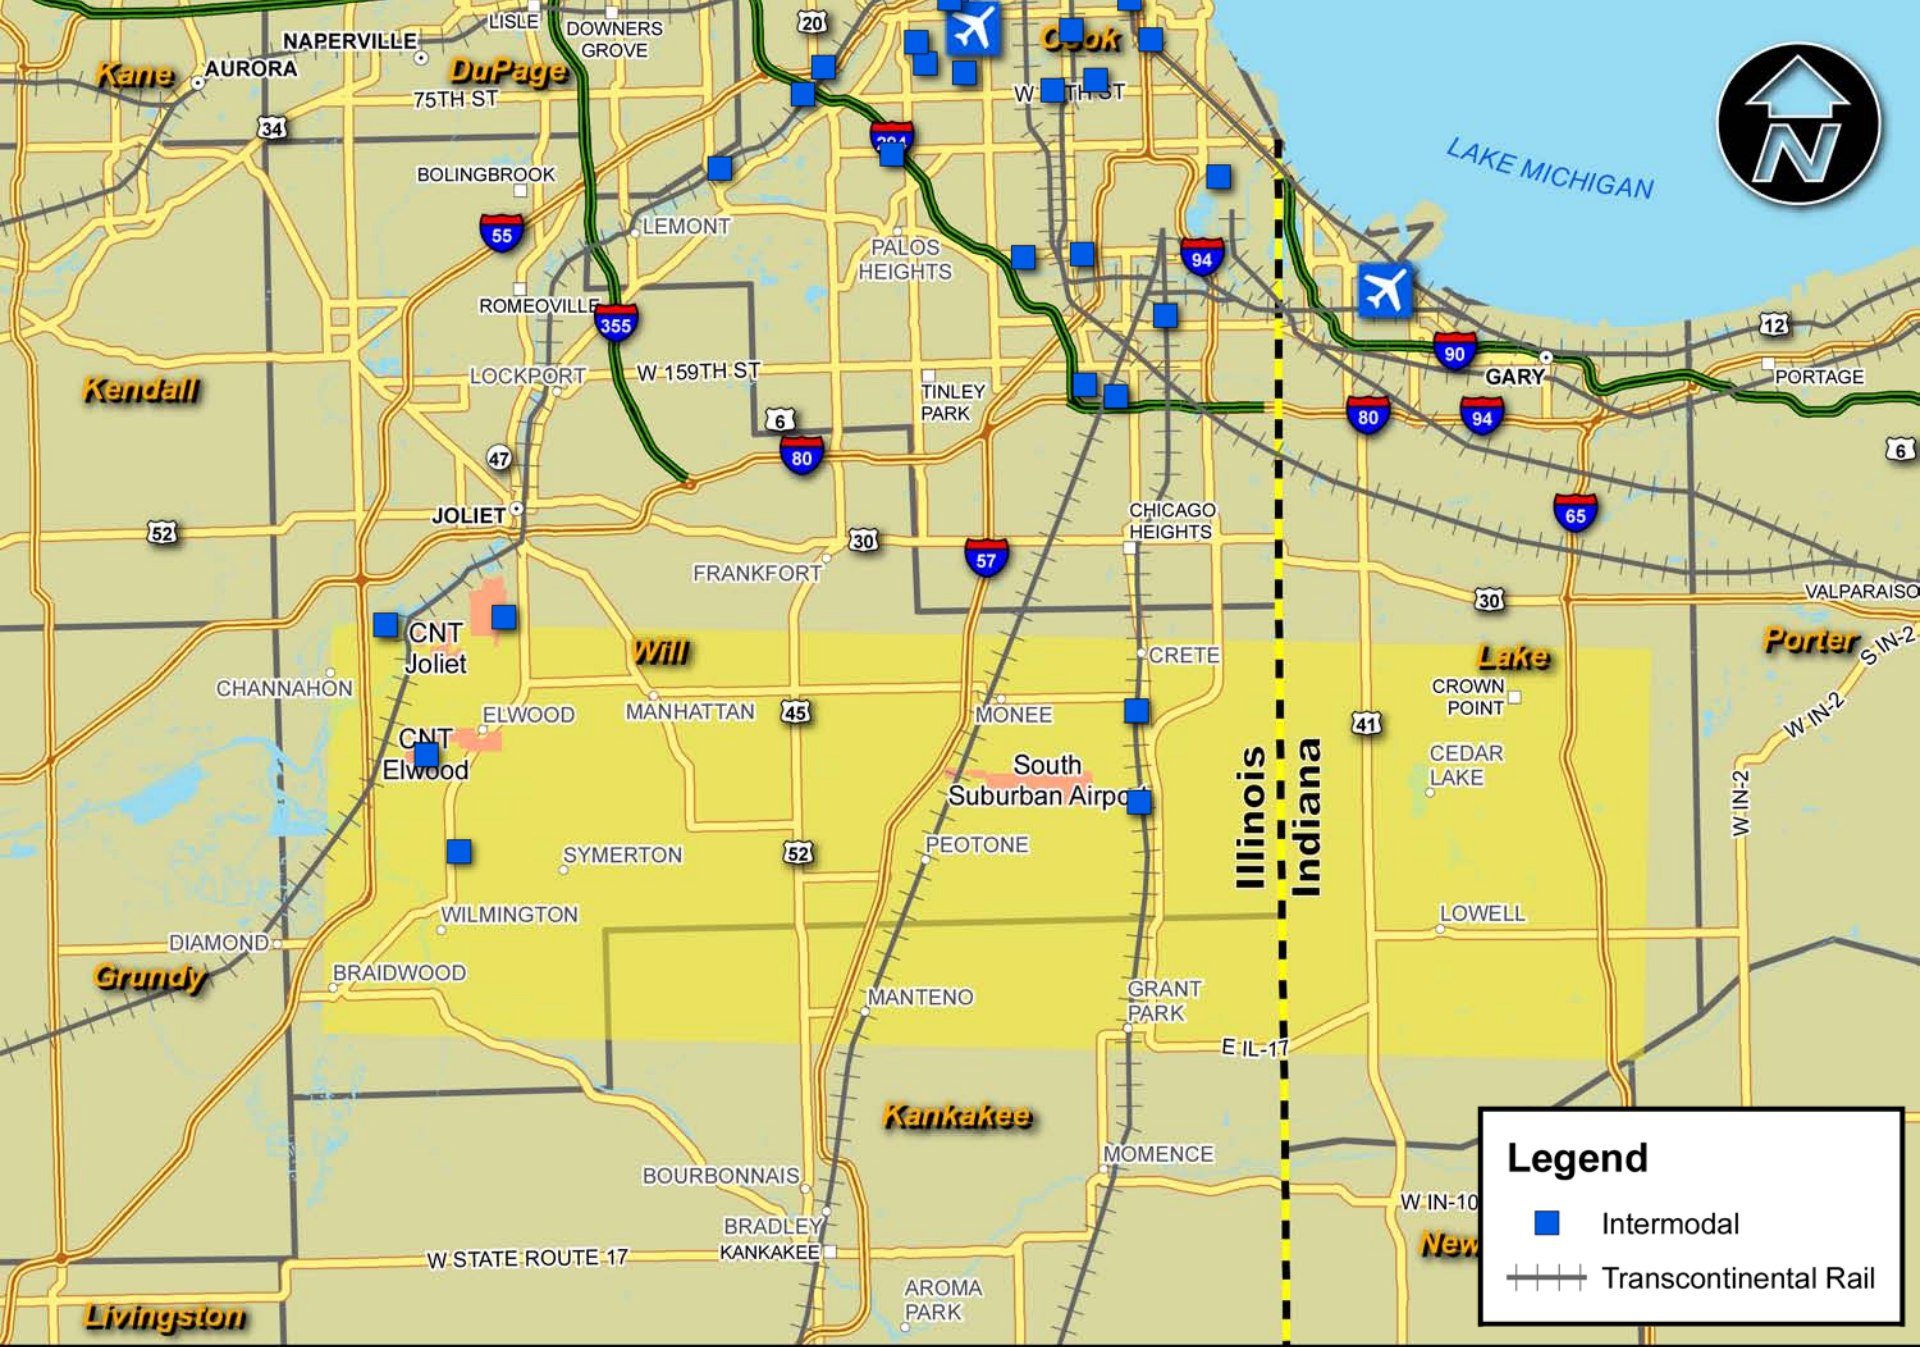

Legend

- Intermodal
- Transcontinental Rail

Transcontinental Rail and Intermodal