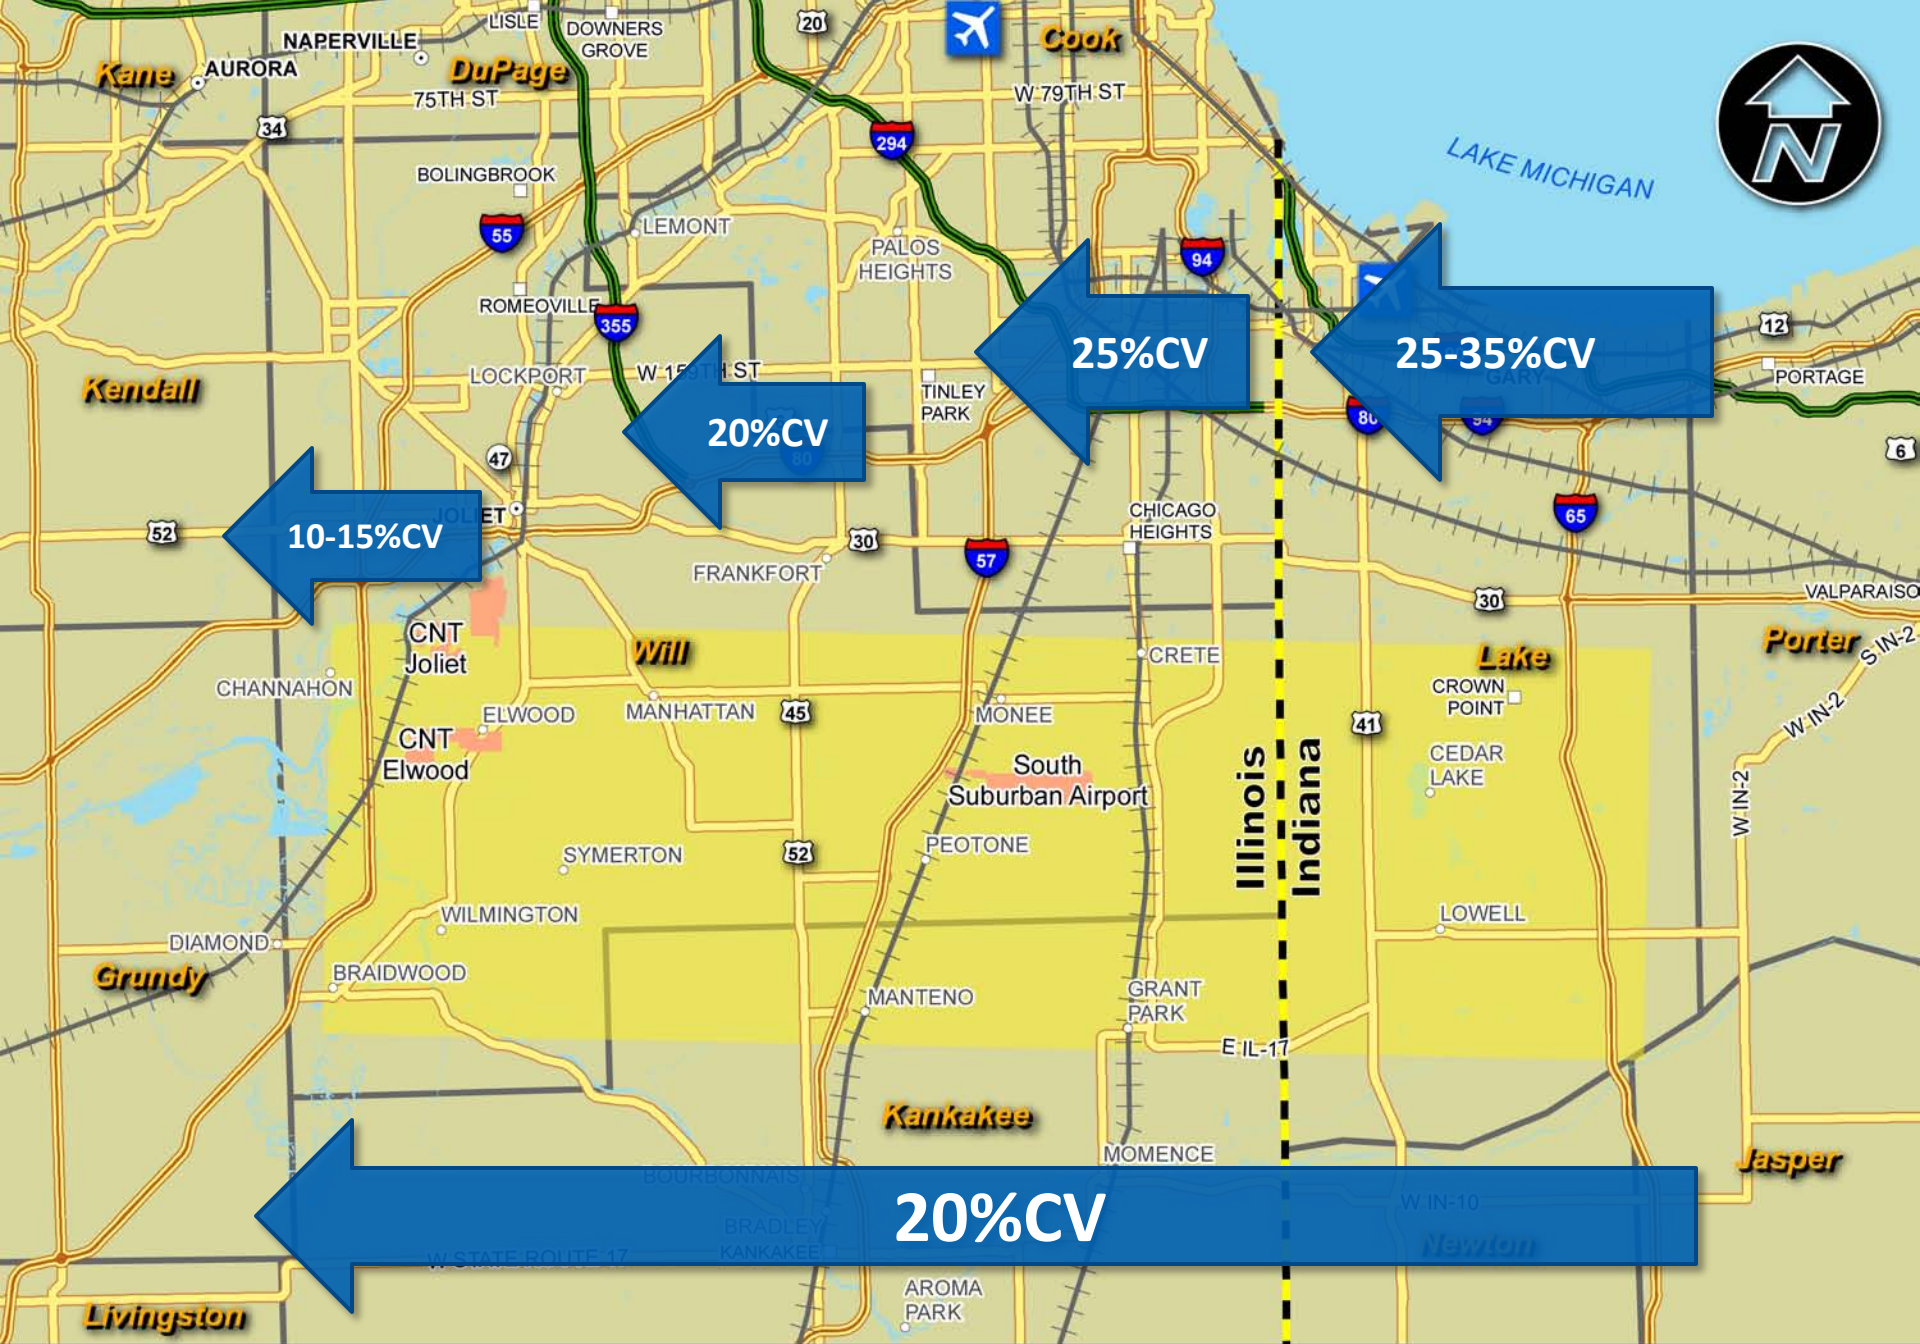

- Construction starts on Center Point Intermodal Joliet and Elwood

2004

- Work begins on I-355 South Extension

2006

- Bi-State Agreements provide for further Illiana development

2007

- Indiana GA legislation to initiate Feasibility Study – I-65 to I-57 Only

2009

- Indiana Feasibility Study Complete

2010

- Illinois GA Bi-State Agreement Legislation
- IDOT Bulletin for Phase I Environmental and Engineering

National Truck Volumes

4

Legend

- Intermodal
- Transcontinental Rail

Transcontinental Rail and Intermodal

Commercial Vehicle Demand

Study Area for Illiana

LAKE MICHIGAN

Elwood Intermodal and Distribution Facilities

Midwin National Tallgrass Prairie

Lincoln National Cemetery

Study Area Land Use

Summary

14

Projects Reviewed to Date

- I-294/I-57 Interchange
- I-90 Corridor
- Elgin-O'Hare/West Bypass
- Tollway Systemwide Needs/Facilities
- Interchanges
- IL-53 Extension
- Congestion Pricing/Managed Lanes
- Prairie Parkway
- Illiana Corridor