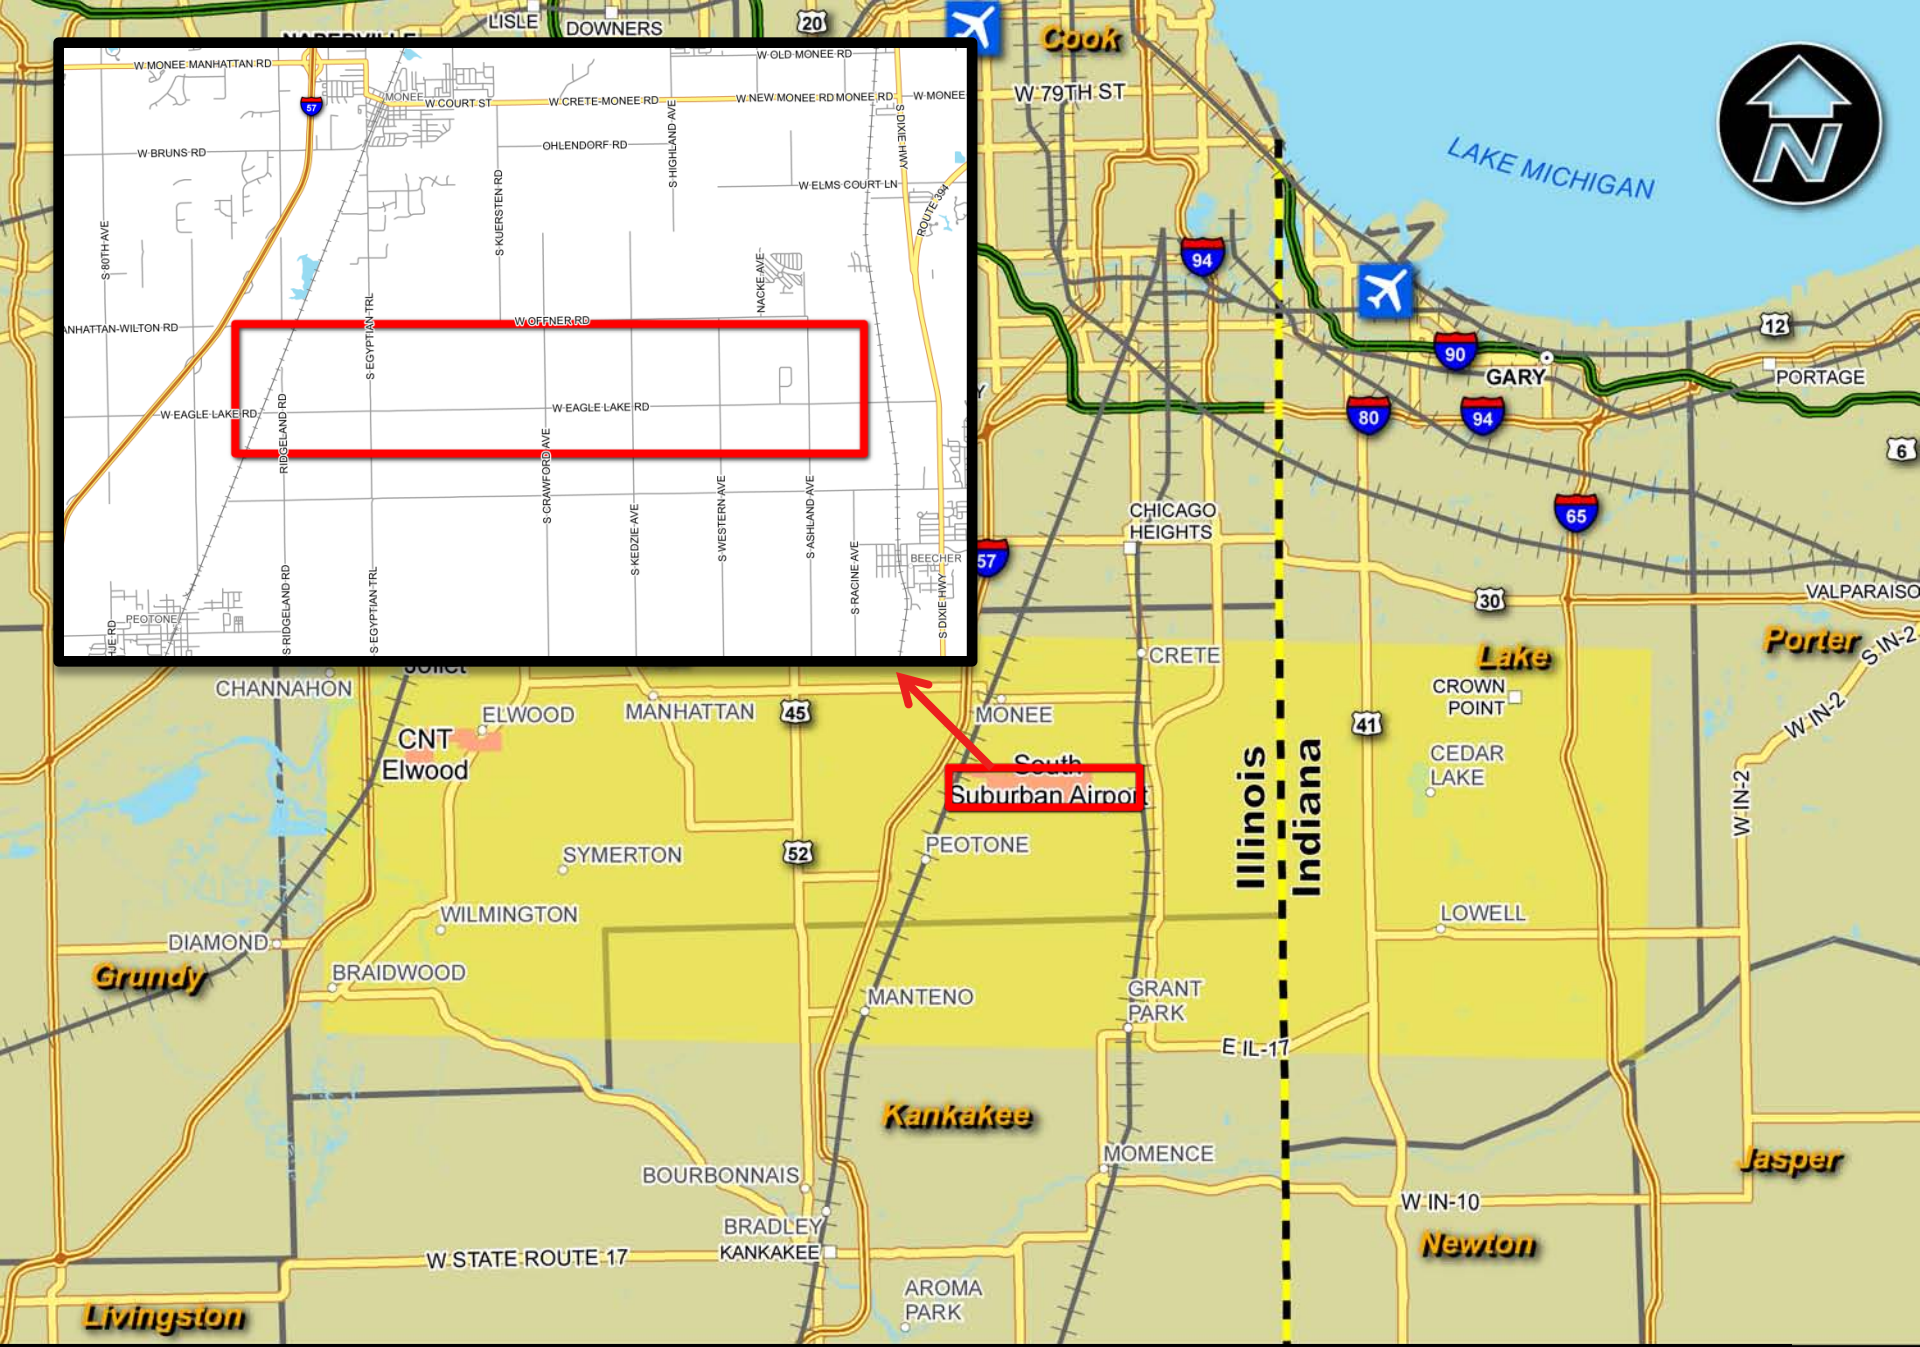

- Construction starts on Center Point Intermodal Joliet and Elwood

2004

- Work begins on I-355 South Extension

2006

- Bi-State Agreements provide for further Illiana development

2007

- Indiana GA legislation to initiate Feasibility Study – I-65 to I-57 Only

Transcontinental Rail and Intermodal

Commercial Vehicle Demand

Study Area for Illiana

LAKE MICHIGAN

Elwood Intermodal and Distribution Facilities

Midwin National Tallgrass Prairie

Lincoln National Cemetery

Study Area Land Use

Joliet Union Pacific Intermodal Facility

South Suburban Airport Study Area

Corridor Concept

Resolutions of Support

12

- Aroma Park
- Beecher
- Bolingbrook
- Bourbonnais
- Bradley
- Channahon
- Chebanse
- Crest Hill
- Crete
- Diamond
- Economic Alliance
- Frankfort
- Grant Park
- Hopkins Park
- Joliet
- Kankakee
- Kankakee County
- Kankakee Co. Regional Chamber
- Lockport
- Manhattan
- Manteno
- Momence
- Monee
- Romeoville
- St. Anne
- Will County
- Wilmington
- Will County Government League

Summary

14

Projects Reviewed to Date

- I-294/I-57 Interchange
- I-90 Corridor
- Elgin-O'Hare/West Bypass
- Tollway Systemwide Needs/Facilities
- Interchanges
- IL-53 Extension
- Congestion Pricing/Managed Lanes
- Prairie Parkway
- Illiana Corridor